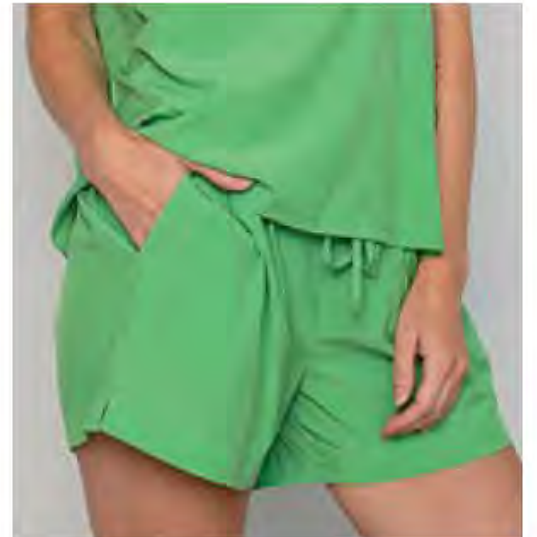

Spring Summer

4 - WAY STRETCH

JANUARY 10 START SHIP DATE