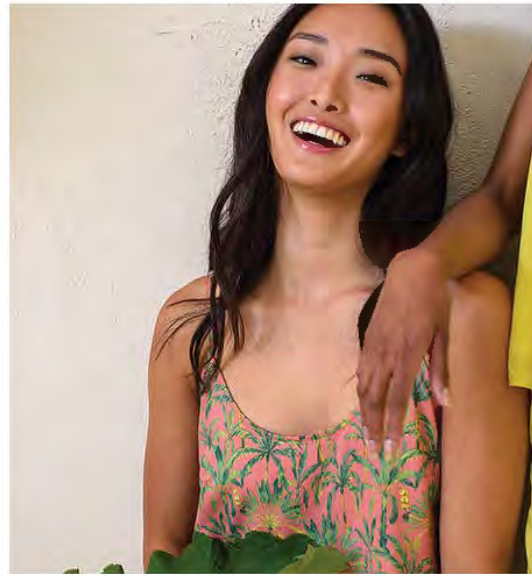

Spring Summer

SILK LIKE VISCOSE

JANUARY 10 START SHIP DATE