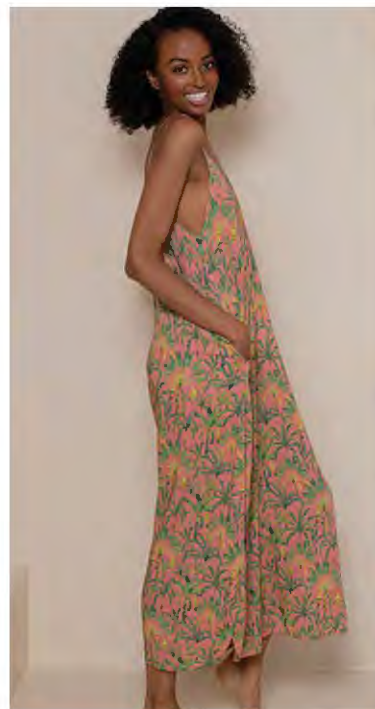

LOBSTER TROPICAL

SM: LW06WB400LTSM
MD: LW06WB400LTMD
LG: LW06WB400LTLG
XL: LW06WB400LTXL