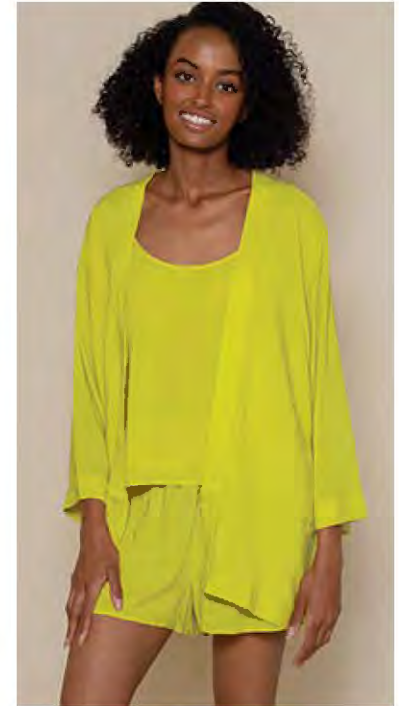

SILK LIKE VISCOSE KIMONO LINED ROBE

STYLE # LW08WR028

CONTENT: 100% VISCOSE

WHOLESALE PRICE: \$38.25

MSRP: \$85.00

BLACK LEAVES

SM: LW08WR028BLSM
MD: LW08WR028BLMD
LG: LW08WR028BLLG
XL: LW08WR028BLXL

SHEEN JUNGLE

SM: LW08WR028SJSM
MD: LW08WR028SJMD
LG: LW08WR028SJLG
XL: LW08WR028SJXL

LOBSTER TROPICAL

SM: LW08WR028LTSM
MD: LW08WR028LTMD
LG: LW08WR028LTLG
XL: LW08WR028LTXL

EGRET TROPICAL

SM: LW08WR028ETSM
MD: LW08WR028ETMD
LG: LW08WR028ETLG
XL: LW08WR028ETXL