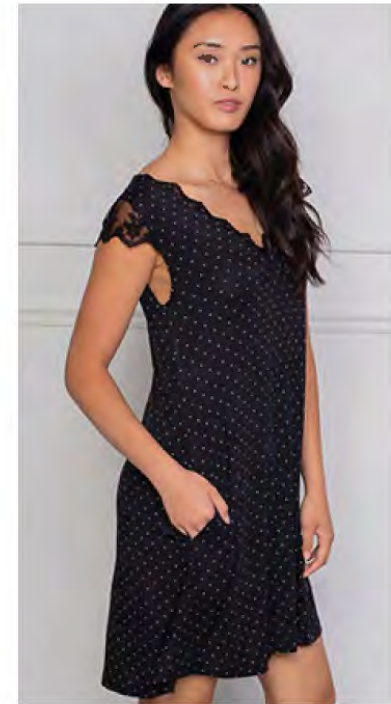

MOOD INDIGO LILY

SM: LW08KD009MLSM
MD: LW08KD009MLMD
LG: LW08KD009MLLG
XL: LW08KD009MLXL

SURF SPRAY DOTS

SM: LW08KD009SDSM
MD: LW08KD009SDMD
LG: LW08KD009SDLG
XL: LW08KD009SDXL

PALE DOGWOOD LILY

SM: LW08KD009PLSM
MD: LW08KD009PLMD
LG: LW08KD009PLLG
XL: LW08KD009PLXL