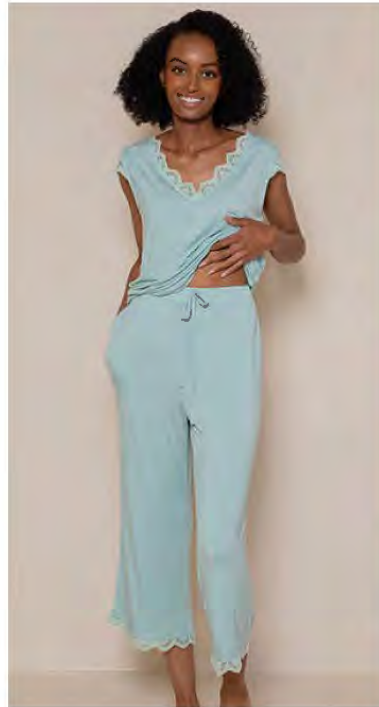

CONTENT: 96% RAYON, 4% SPANDEX - ECOVERO LENZING™

WHOLESALE PRICE: \$39.60

MSRP: \$88.00

MOOD INDIGO LILY

SM: LW08ST007MLSM
MD: LW08ST007MLMD
LG: LW08ST007MLLG
XL: LW08ST007MLXL
XXL: LW08ST007MLXX

SURF SPRAY DOTS