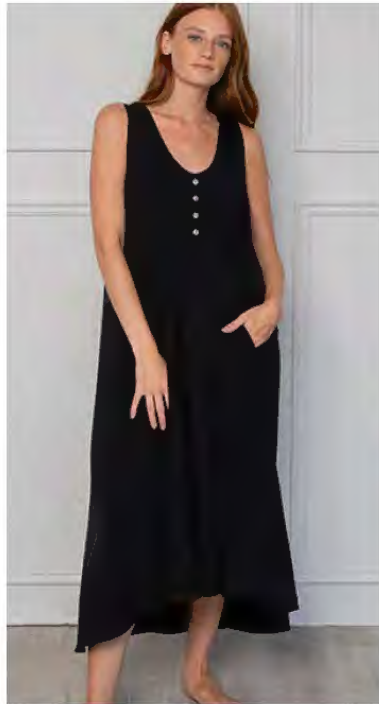

4 - WAY STRETCH HIGH LOW DRESS

STYLE # LW08WD031

CONTENT: 88% POLYESTER 12% SPANDEX

WHOLESALE PRICE: $44.10

MSRP: $98.00

BLACK SESAME

SM: LW08WD031BSSM
MD: LW08WD031BSMD
LG: LW08WD031BSLG
XL: LW08WD031BSXL