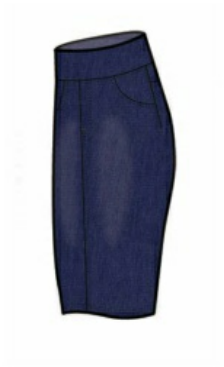

GAME CHANGING DENIM

GAME CHANGING PULL-ON PENCIL SKIRT

Style #: 23817

Color: DARK RINSE WASH

Wholesale: CA$30.00

Avail. From: 04/05/2024