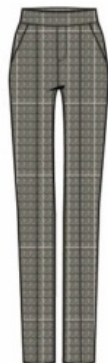

S24 TRUE COLORS

HUE[®]

LEGGINGS

PULL ON TROUSER

PULL-ON PONTE TROUSER WITH BACK BUCKLE

Style #: 23743
Color: BLACK
Wholesale: CA\$42.50
Avail. From: 02/05/2024

PULL-ON STRIPE TROUSER WITHOUT BACK BUCKLE

Style #: 23814
Color: LT GREY STRIPE
Wholesale: CA\$40.00
Avail. From: 02/05/2024

**TROPICAL ROSE ULTRA SOFT DENIM
SKIMMER**

Style #: 20445

Color: MEDIUM WASH

Wholesale: CA\$40.00

Avail. From: 02/05/2024

**HI-RISE TONAL TROPICAL SKIMMER
(NO SLIT)**

Style #: U23806
Color: MEDIUM WASH
Wholesale: CA\$40.00
Avail. From: 03/05/2024

**RUFFLE DENIM MID-RISE CROP
SKIMMER**

Style #: U23816
Color: WHITE
Wholesale: CA\$40.00
Avail. From: 02/05/2024

**RUFFLE DENIM MID-RISE CROP
SKIMMER**

Style #: U23816
Color: MEDIUM WASH
Wholesale: CA\$40.00
Avail. From: 02/05/2024