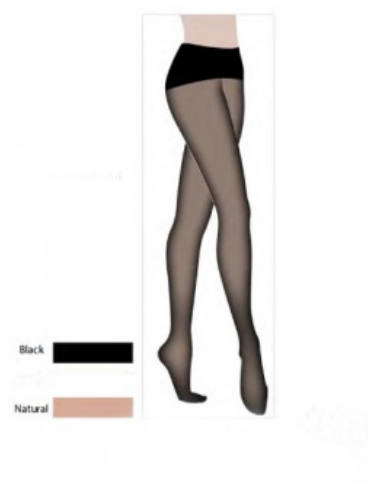

HUE SOFT OPAQUE KNEE HI
Style #: U5304
Color: BLACK
Wholesale: CA$7.00
Avail. From: 08/10/2024

40DENIER YOGA WAISTBAND

Style #: UU23309
Color: NATURAL
Wholesale: CA$12.50

40DENIER YOGA WAISTBAND

Style #: UU23309
Color: BLACK
Wholesale: CA$12.50