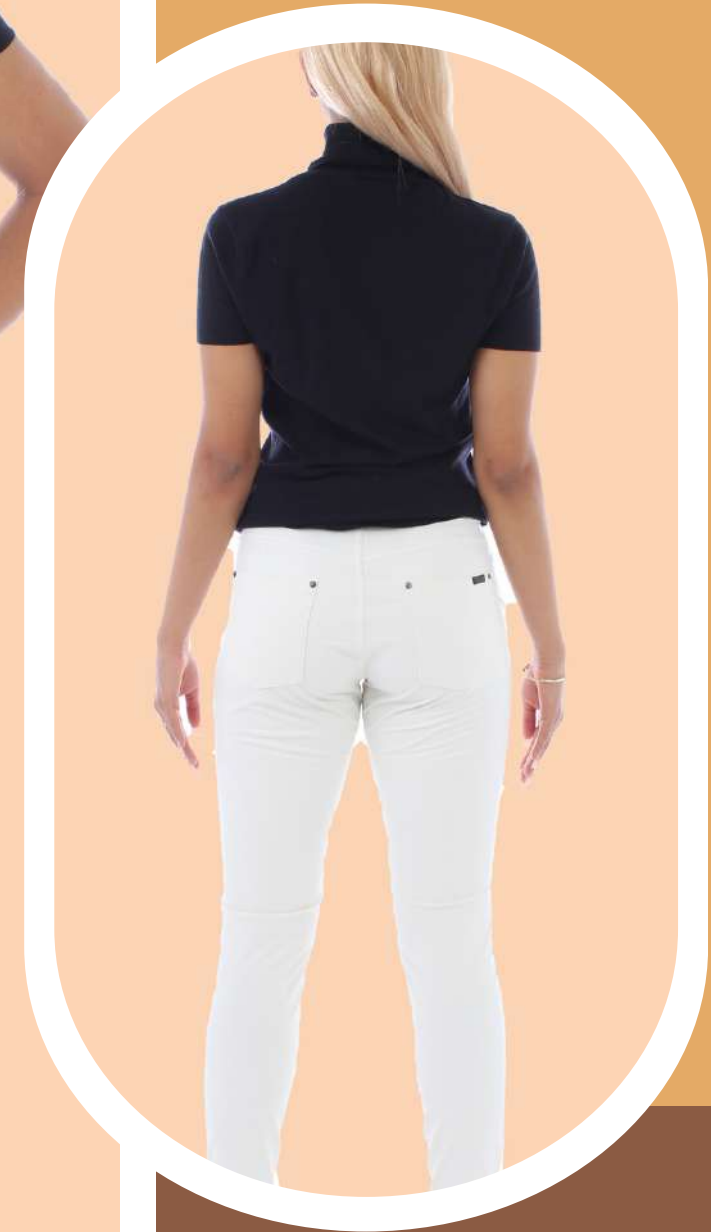

Black

Dark Olive

Style #21253

Leatherette Mid-Rise Legging

Wholesale: \$35.00

Product Size: XS-XL

Ship Date: Sep 10-20

Star White