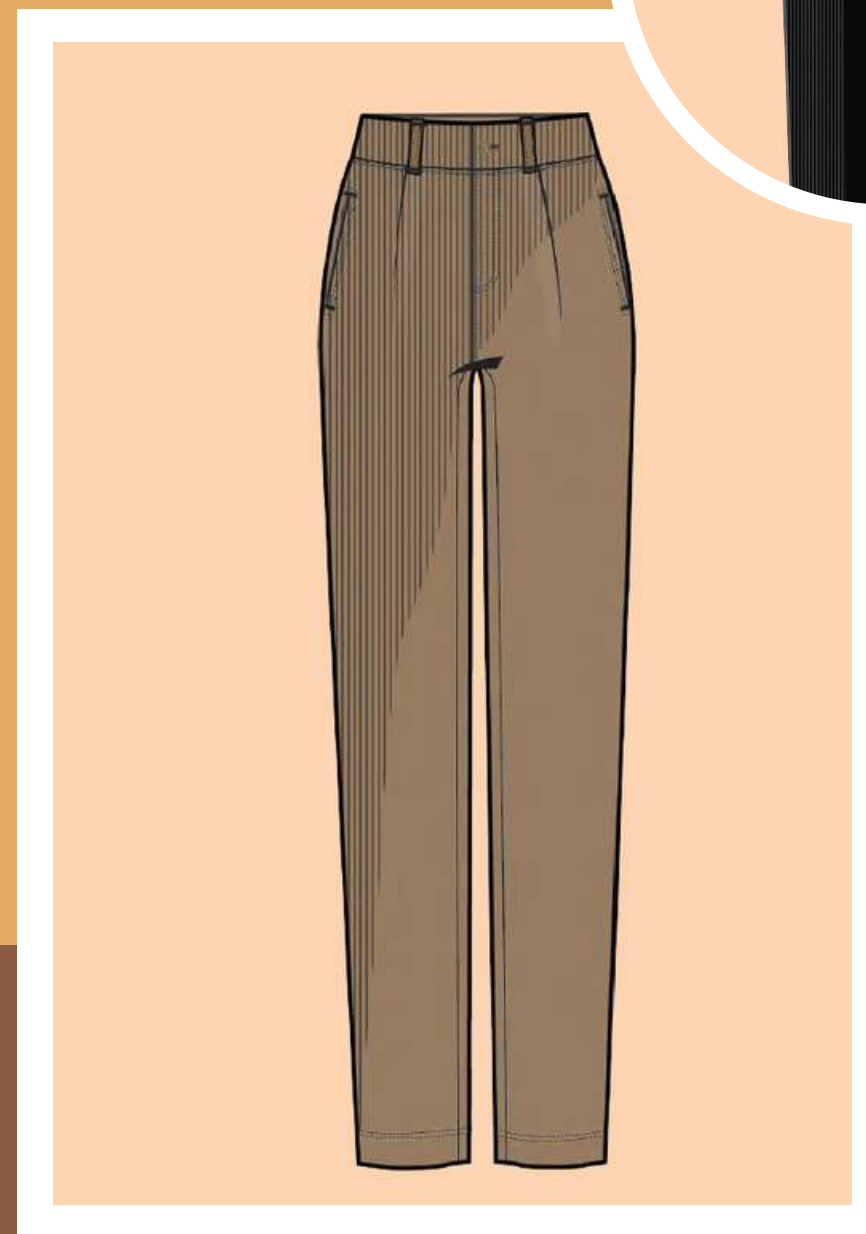

Ship Date: Sep 10-20

Ermine

Black

Style #24329

Girlfriend Fit

Straight Leg Cord

Wholesale: \$39.00

Product Size: XS-XL

Ship Date: Oct 10-20

Tiger's Eye

Black

Style #24329

Girlfriend Fit

Straight Leg Cord

Wholesale: \$39.00

Product Size: XS-XL