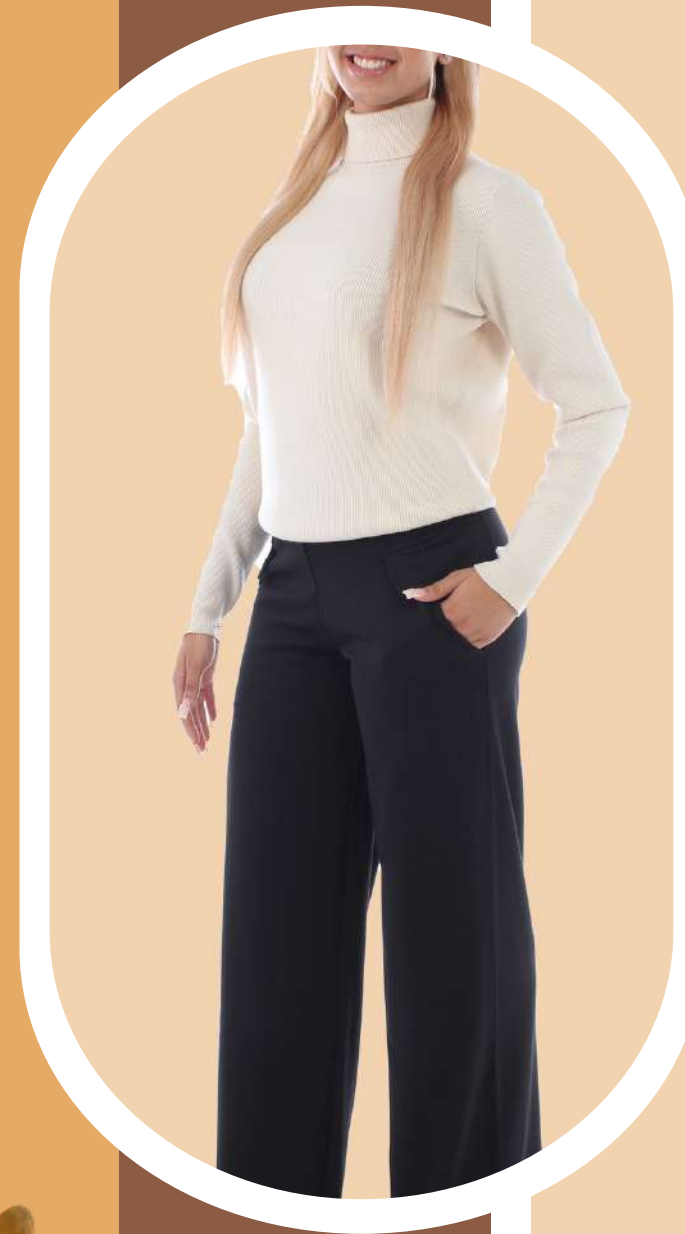

Style #24289H (Hanging) Ponte Wide Leg Pant

Wholesale: $34.00

Product Size: XS-XL

Ship Date: Aug 10-20

Black