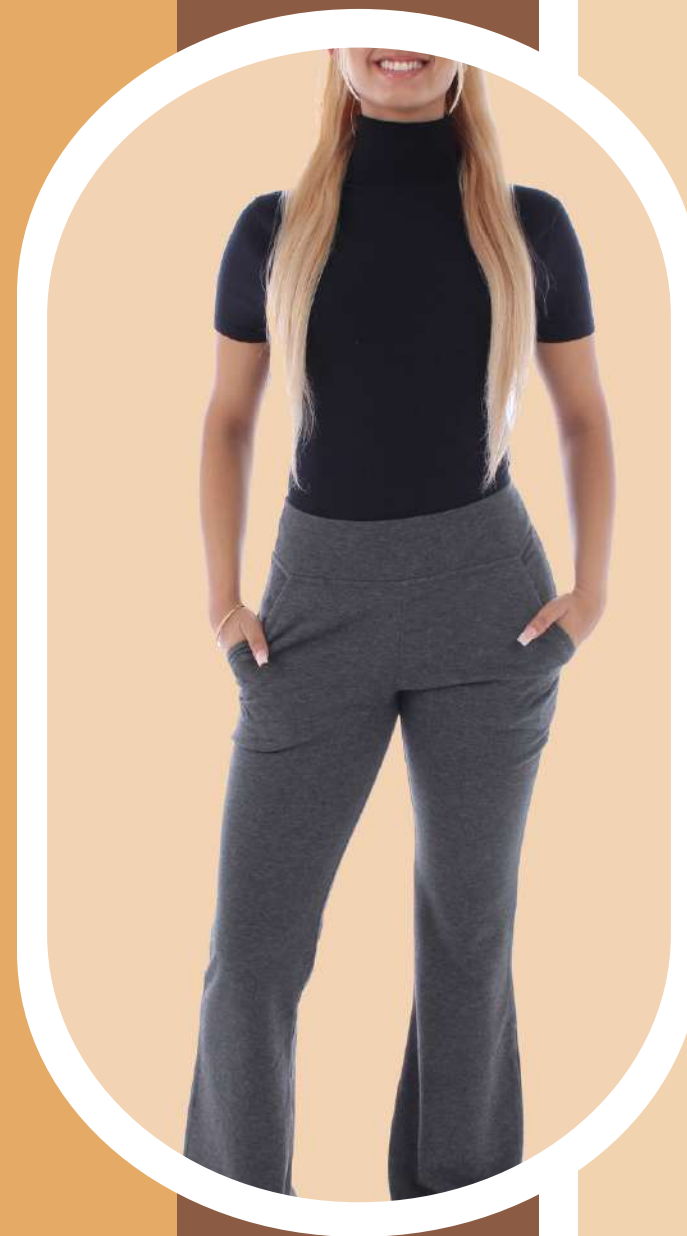

Style #24222H (Hanging) Pull-On Flare Pant

Wholesale: $32.50

Product Size: XS-XL

Ship Date: Sep 10-20

Grey Heather