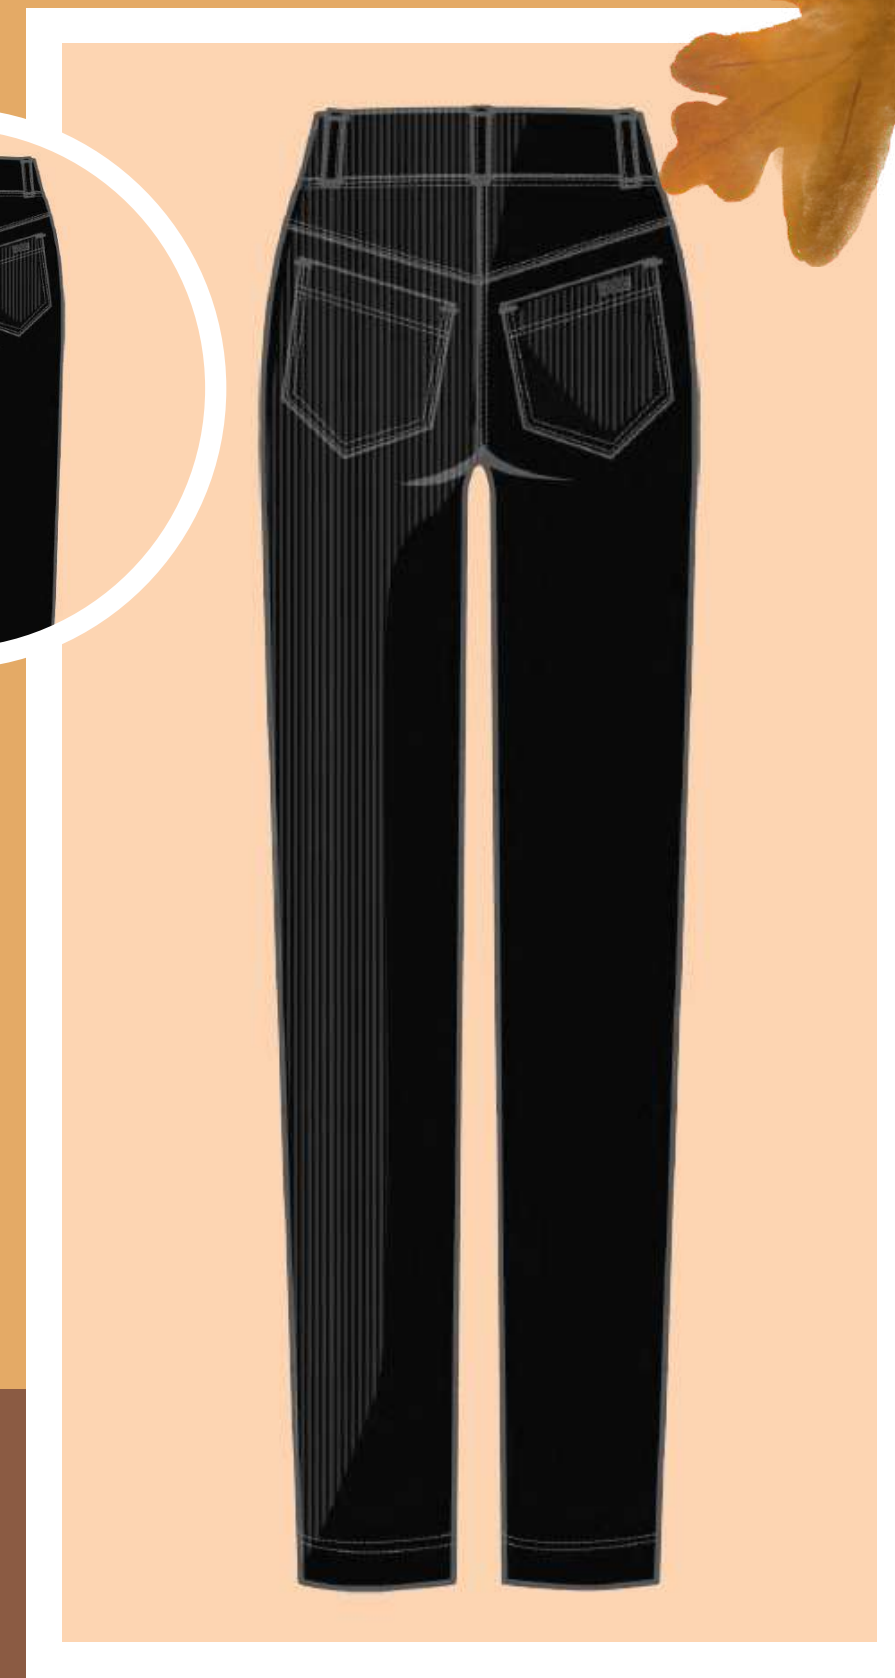

Style #24329

Girlfriend Fit

Straight Leg Cord

Wholesale: $39.00

Product Size: XS-XL

Ship Date: Oct 10-20

Black