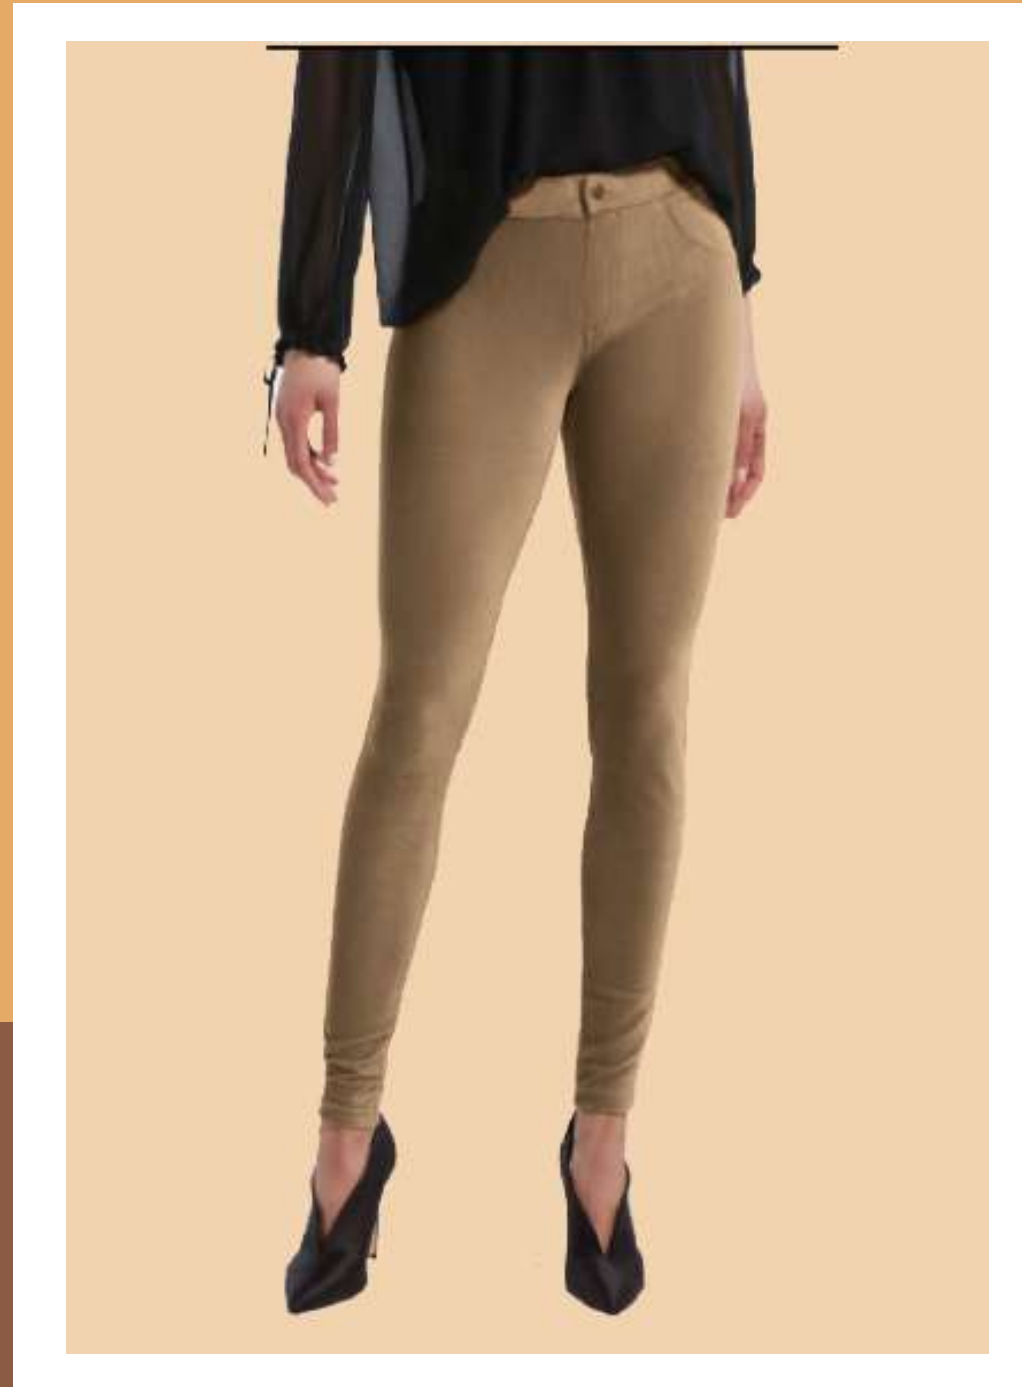

Style #24267 Butter Twill Jean Style Legging

Wholesale: $25.00

Product Size: XS-XL

Ship Date: Sep 10-20

Ermine