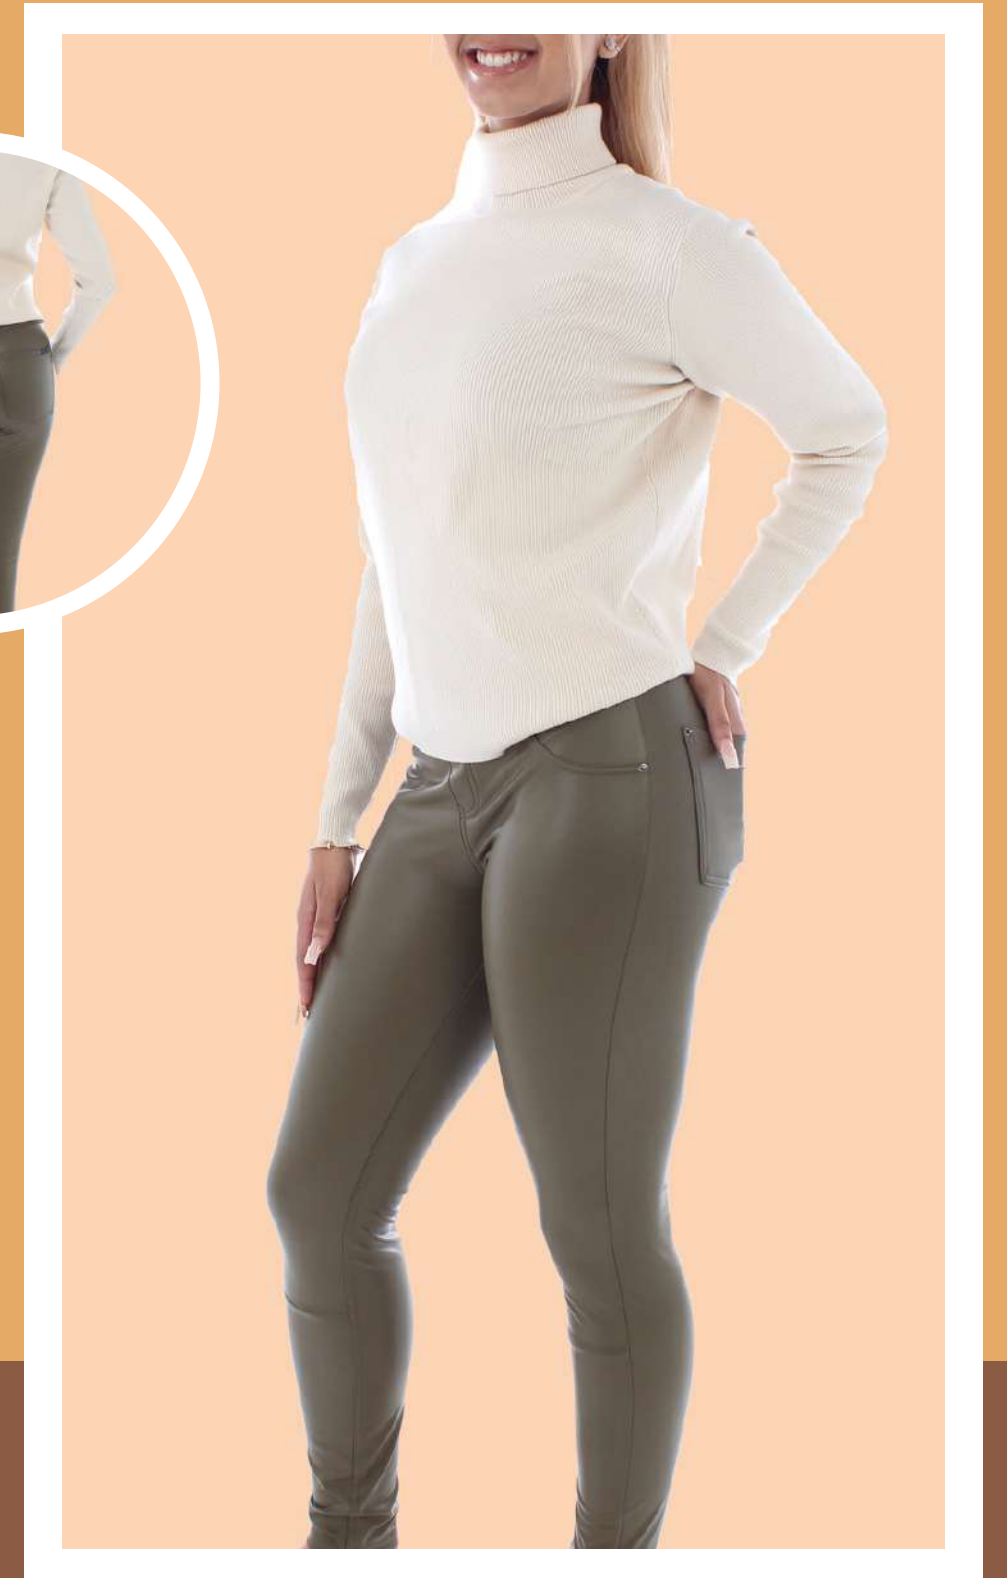

Style #21253

Leatherette Mid-Rise Legging

Wholesale: $35.00

Product Size: XS-XL

Ship Date: Sep 10-20

Dark Olive