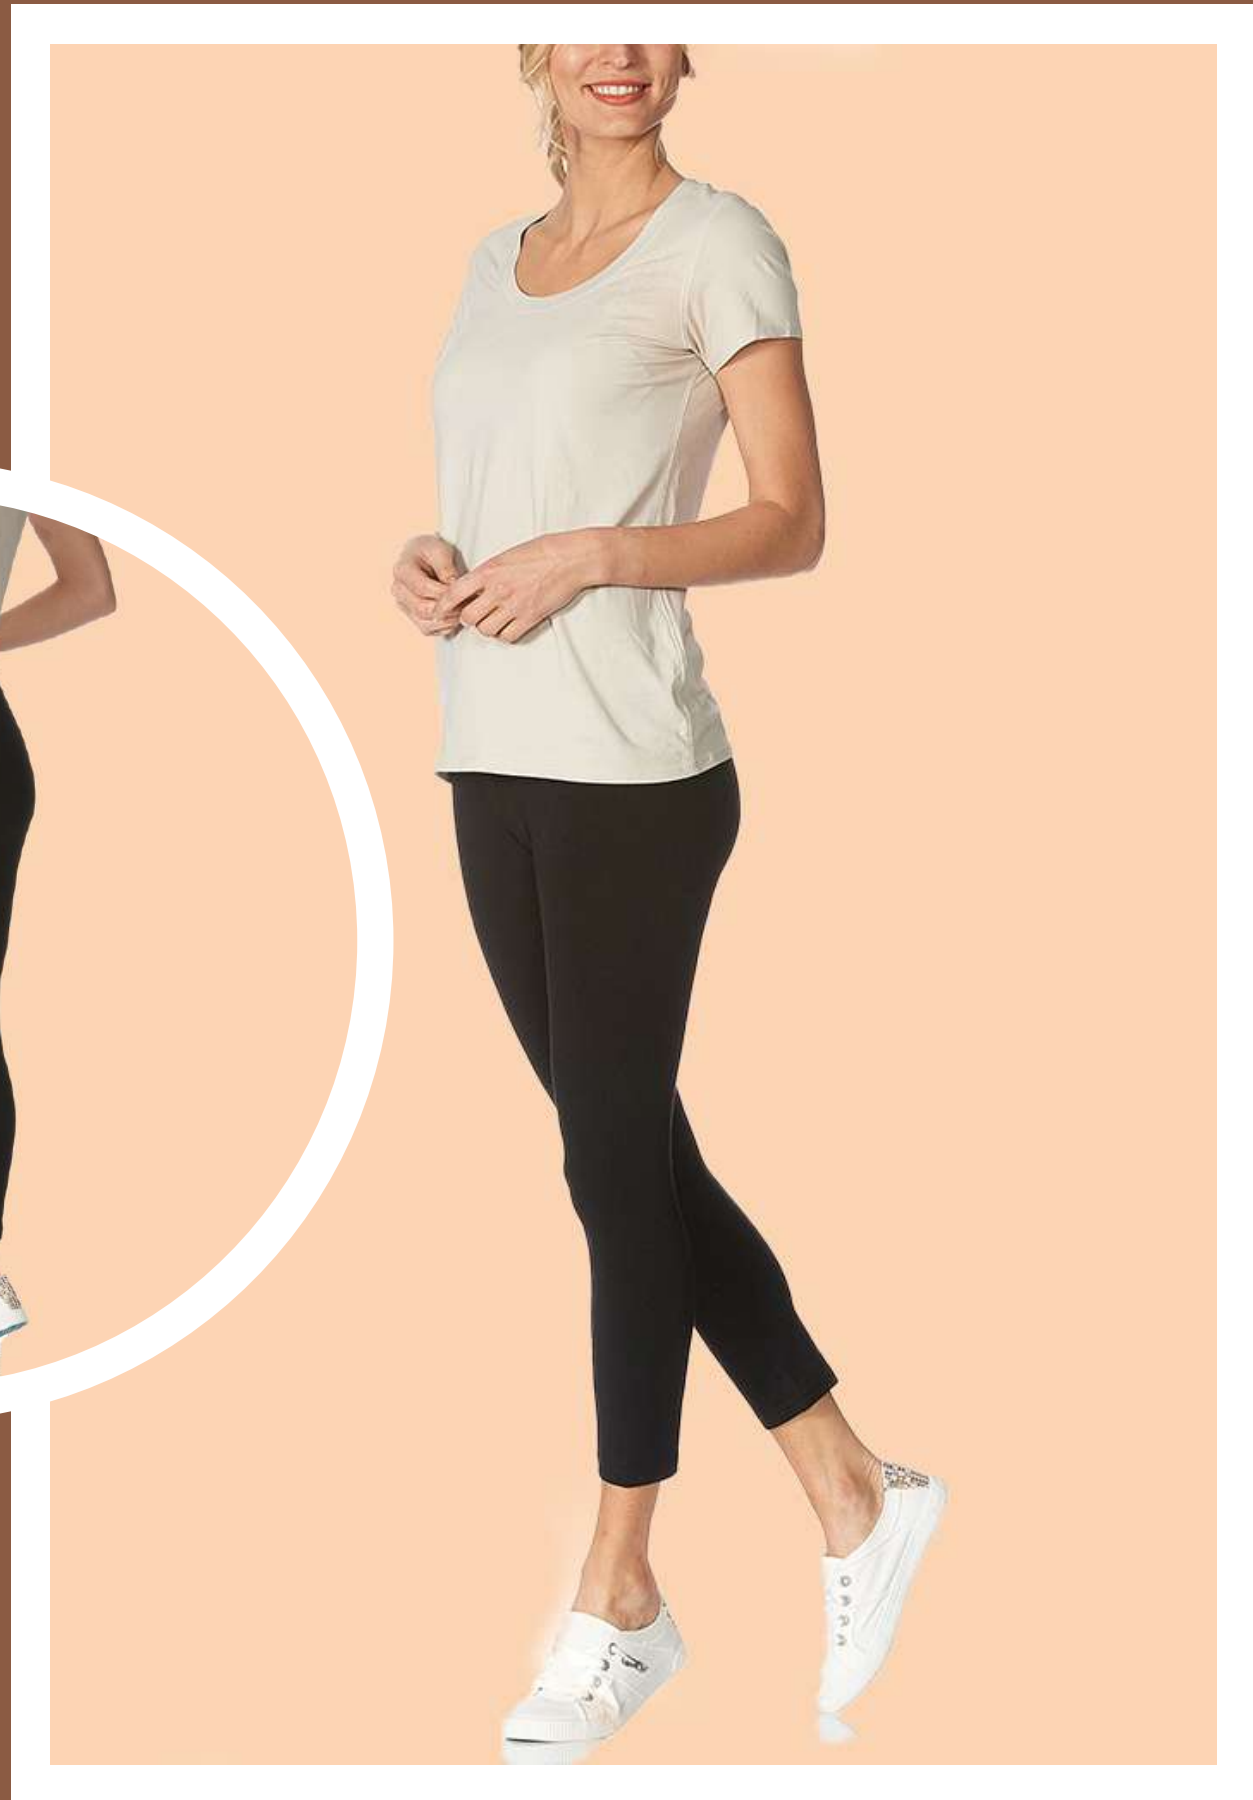

Style #13614 Ultra Capri With Wide Waistband

Wholesale: $20.00

Product Size: XS-XL

Ship Date: In Stock

Black