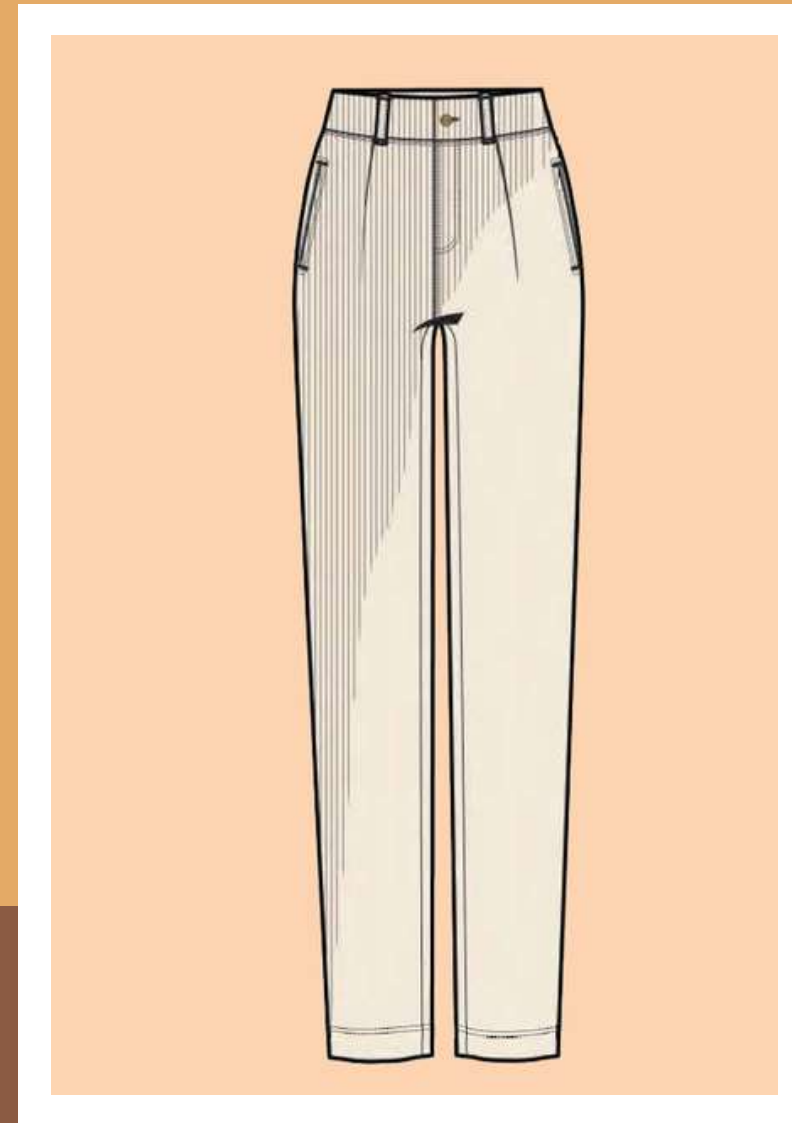

Style #24329

Girlfriend Fit

Straight Leg Cord

Wholesale: $39.00

Product Size: XS-XL

Ship Date: Oct 10-20

Pristine