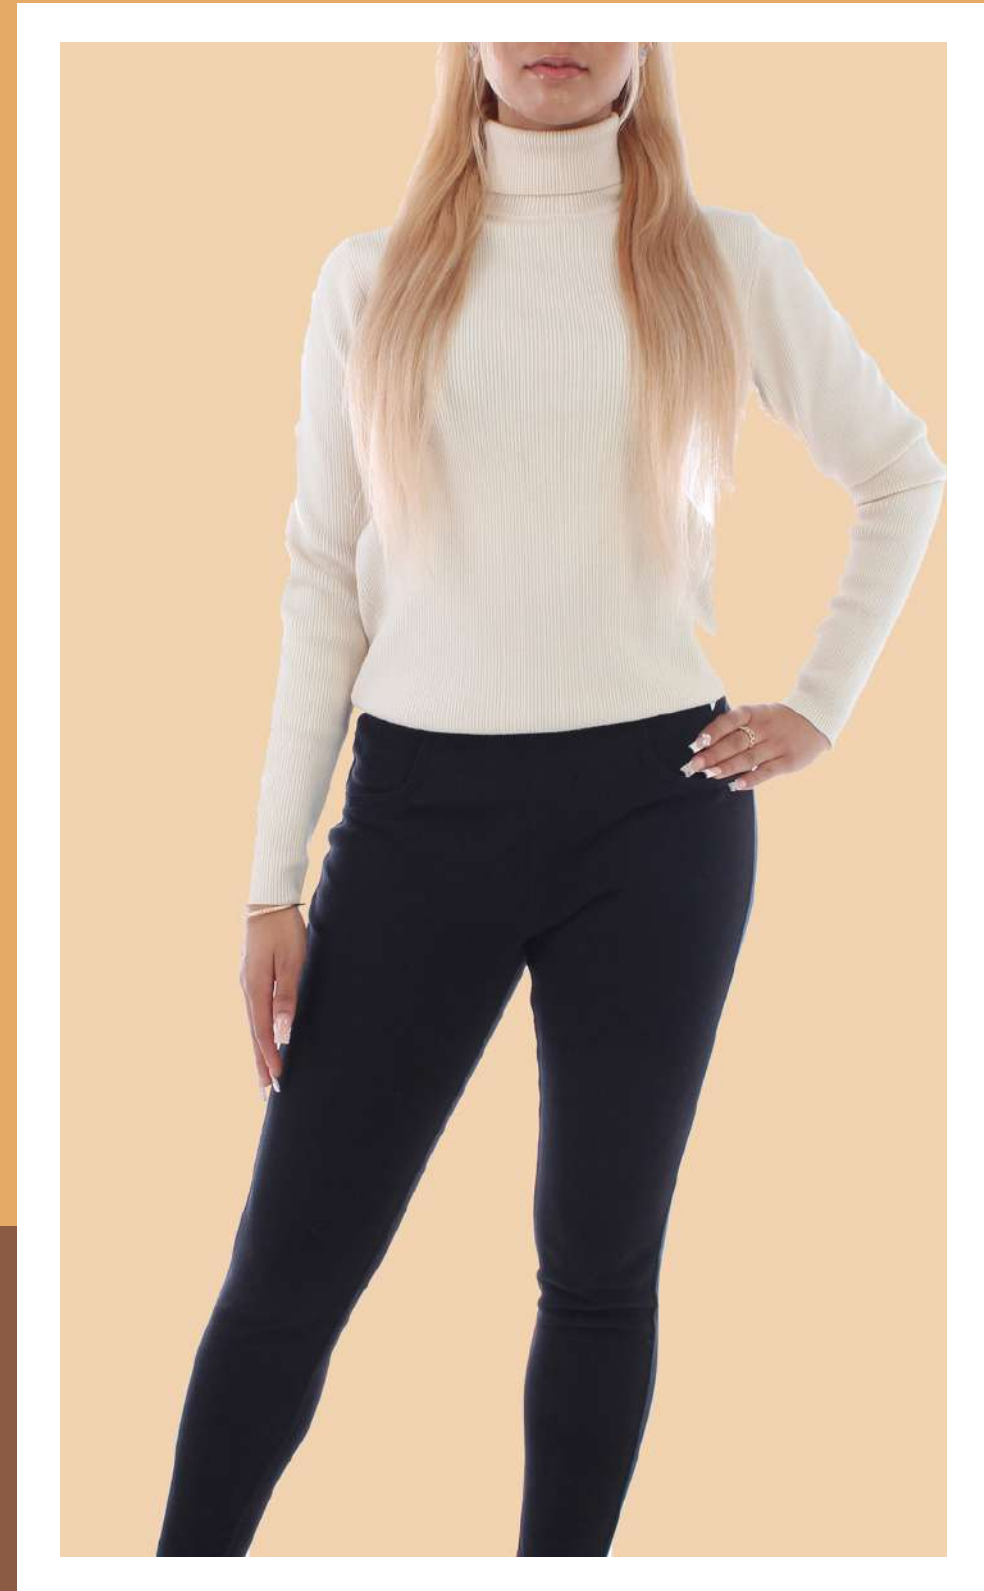

Style #24267 Butter Twill Jean Style Legging

Wholesale: $25.00

Product Size: XS-XL

Ship Date: Sep 10-20

Black