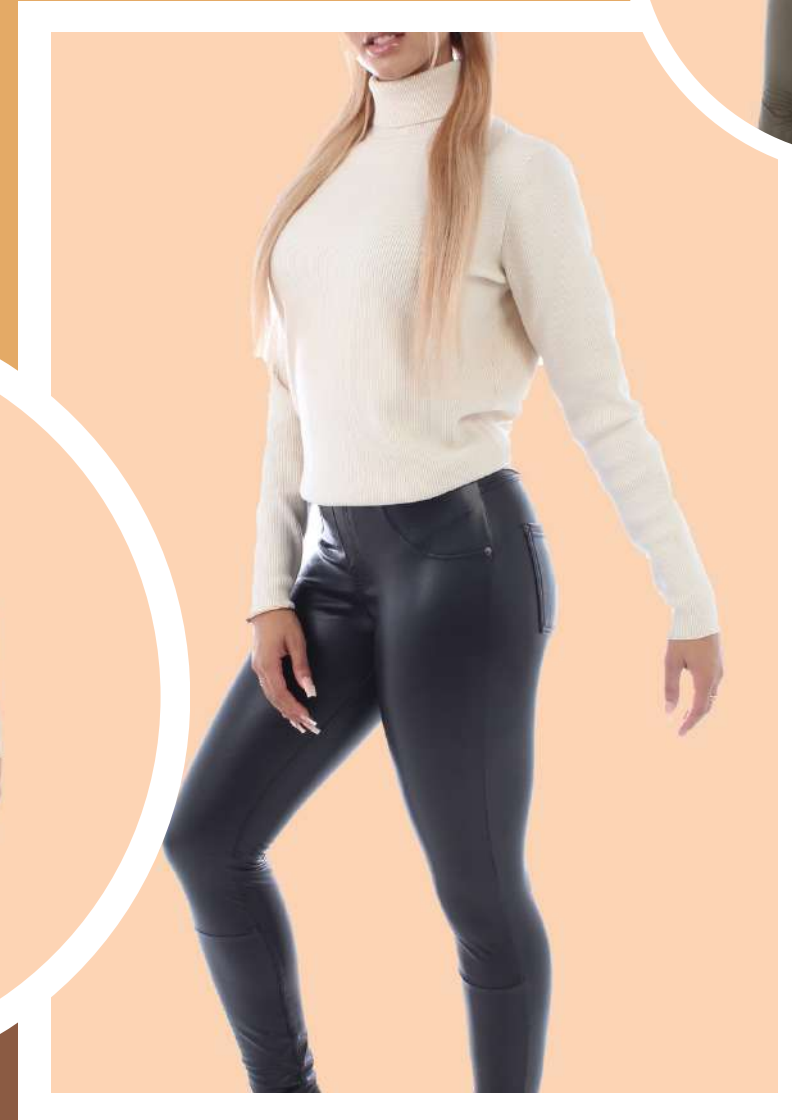

Ship Date: Oct 10-20

Pristine

Coffee Bean

Style #21253

Leatherette Mid-Rise Legging

Wholesale: \$35.00

Product Size: XS-XL

Ship Date: Sep 10-20