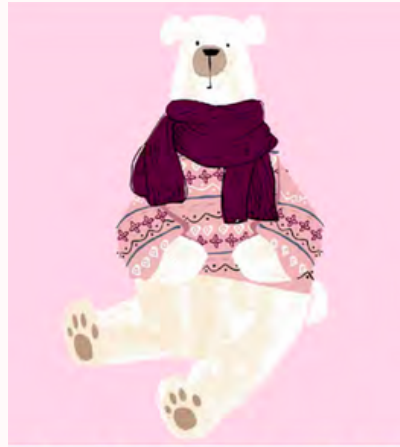

Salsa

PACKAGED  
 STYLE #PJ 244500  
 WHOLESALE: \$30.00  
 SIZE: S-XL  
 DELIVERY: SEPT 15

1/8/2024

3

Paisley Purple

Capri

PACKAGED  
STYLE #PJ 244500  
WHOLESALE: \$30.00  
SIZE: S-XL  
DELIVERY: SEPT 15

1/8/2024

4

Black

Salsa

Festival Bloom

Hydrangea