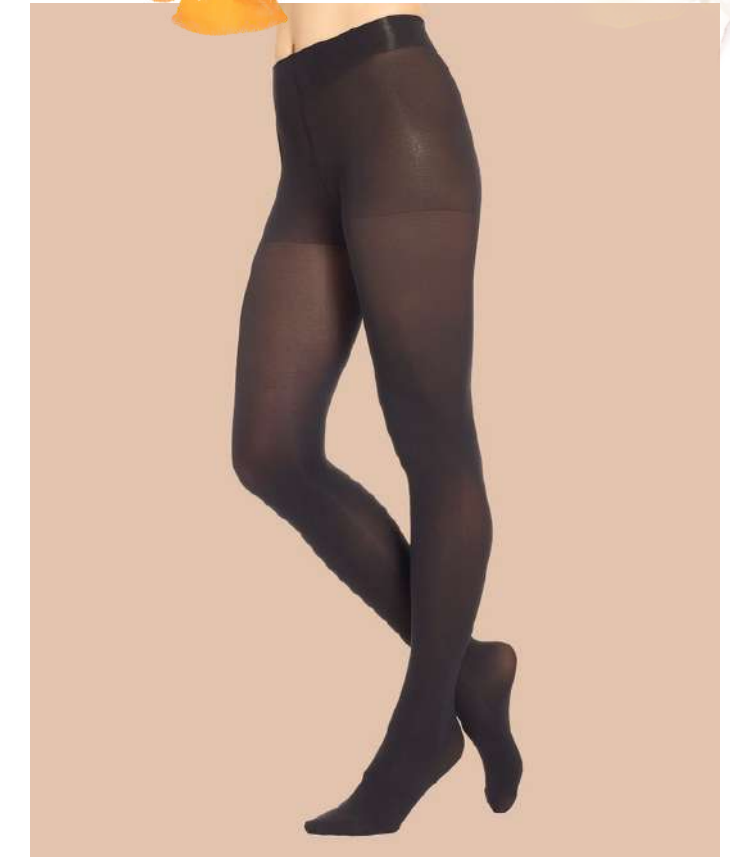

BLACK
SIZE: 1,2,3,4,5

WHOLESALE: $10.00
DELIVERY: AUG 10-20