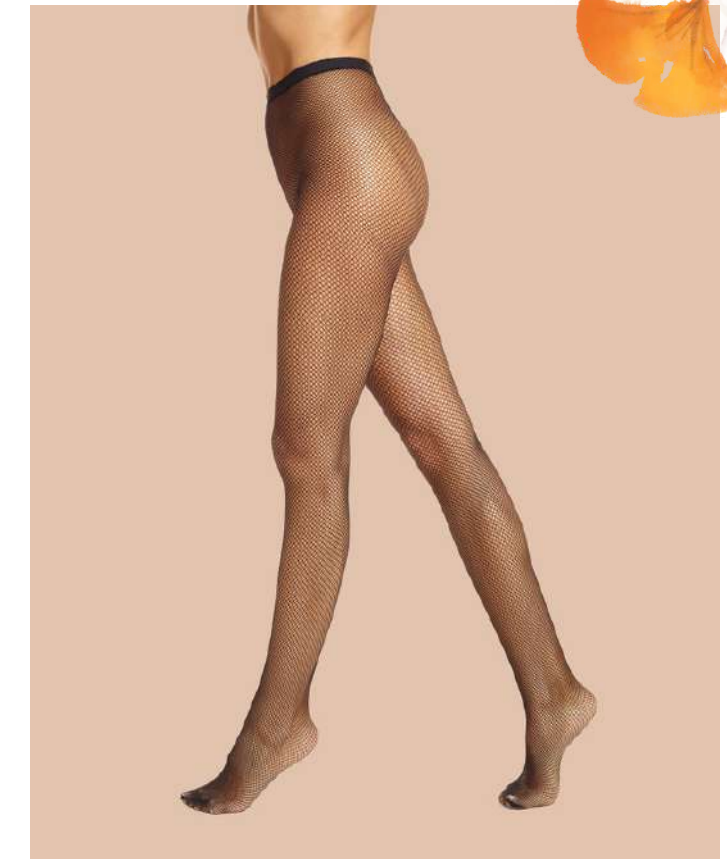

BLACK
SIZE: S/M,M/L
WHOLESALE: $7.50
DELIVERY:AUG 10-20