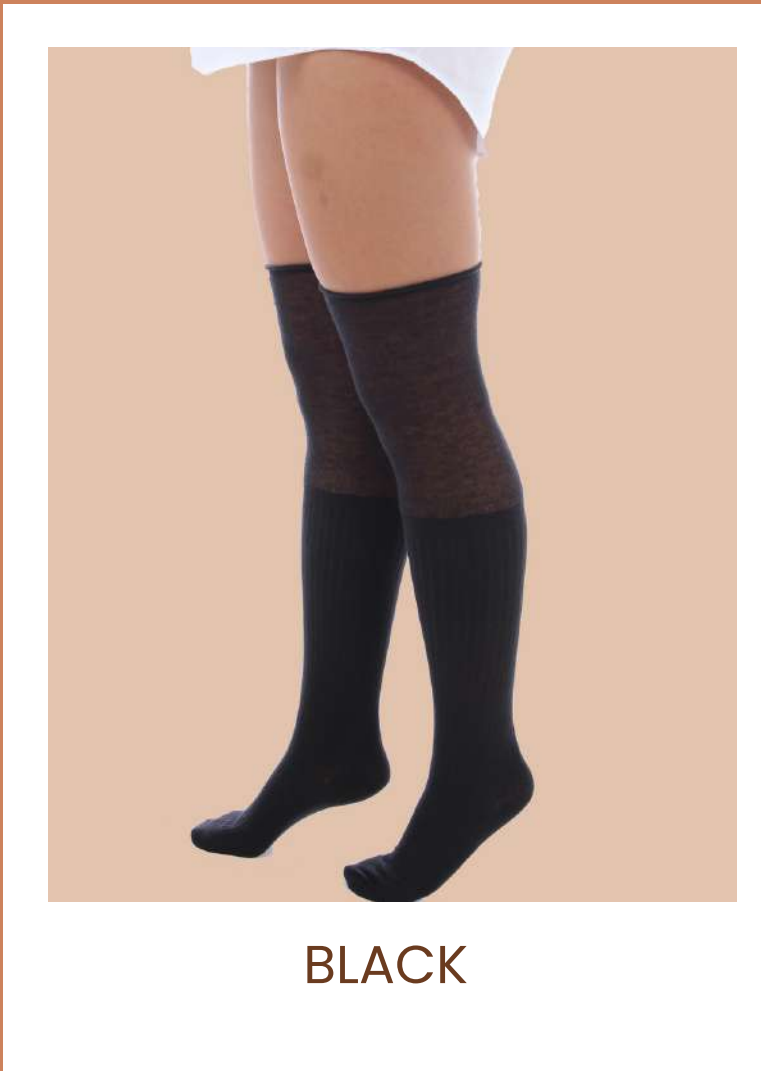

POINTELLE SWEATER OTK

STYLE #24332

BLACK

PRISTINE

WHOLESALE: \$9.00
SIZE: ONE SIZE
DELIVERY: SEP 10-20

SLOUCH RIBBED OTK
STYLE #24272

BLACK

WHOLESALE: \$7.00
SIZE: ONE SIZE
DELIVERY: SEP 10-20