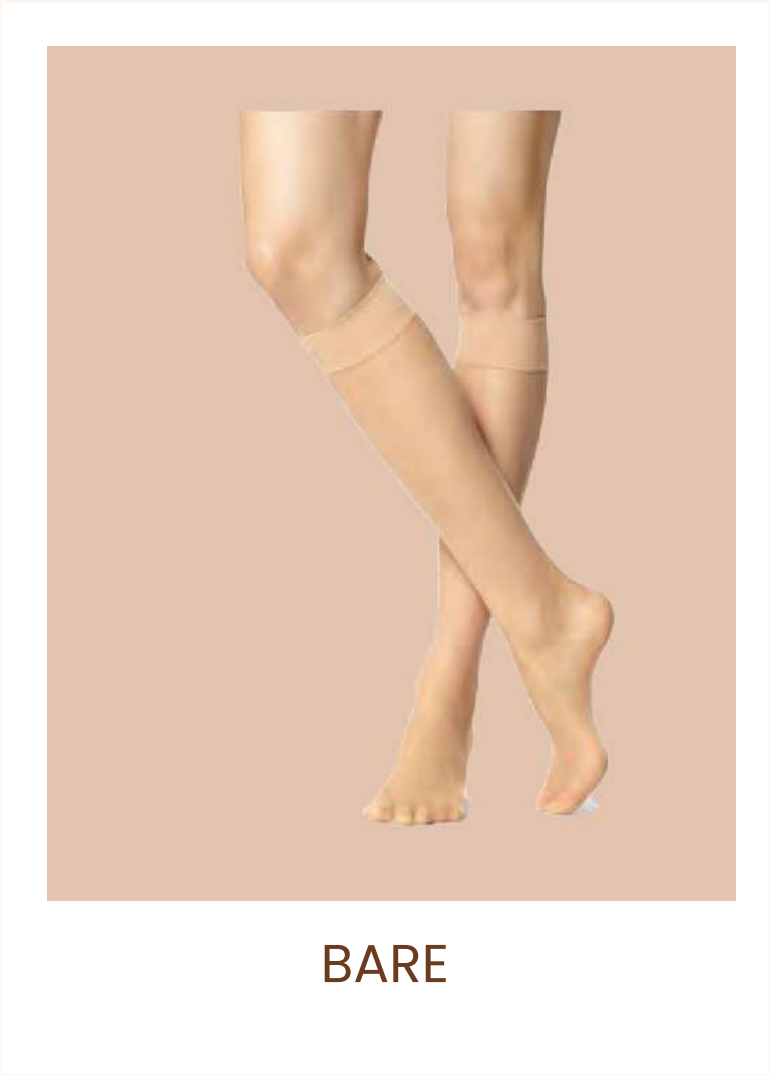

WHOLESALE: $8.00
SIZE: ONE SIZE
DELIVERY: AUG 10-20