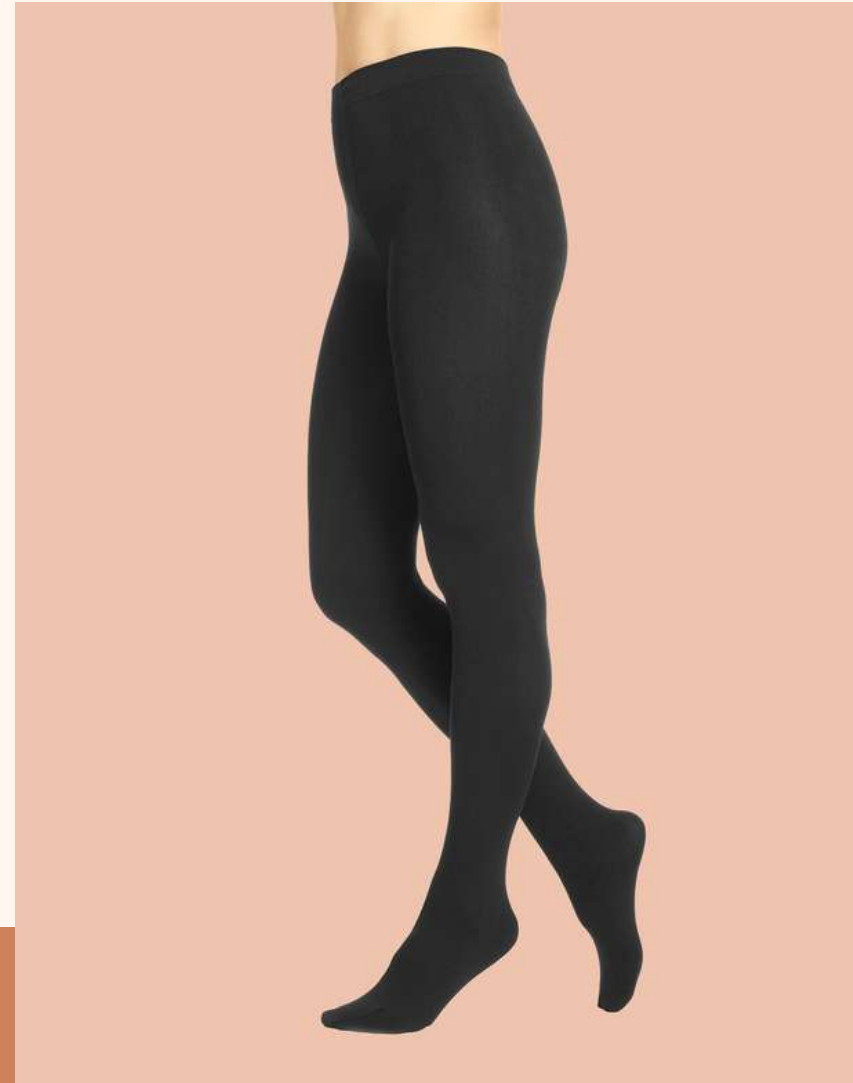

PETITE FISHNET TIGHTS
STYLE #23115

BLACK
SIZE: S/M,M/L
WHOLESALE: \$7.50
DELIVERY:AUG 10-20

FASHION TIGHTS

24239
GEO STRIPE TIGHT W/CT
BLACK

24242
POINTELLE DIAMOND
TIGHTS W/CT
BLACK

24241
DOT NET TIGHT
BLACK

WHOLESALE: \$9.00
SIZE: S/M,M/L
DELIVERY: SEP 10-20

LINEAR CHEVRON TIGHT
W/CT
STYLE #24238

WHOLESALE: \$9.00
SIZE: S/M, M/L
DELIVERY: SEP 10-20

BLACK

BRUSHED SWEATER TIGHT

STYLE #23161

ESPRESSO

WHOLESALE: \$12.00
SIZE: S/M, M/L
DELIVERY: SEP 10-20