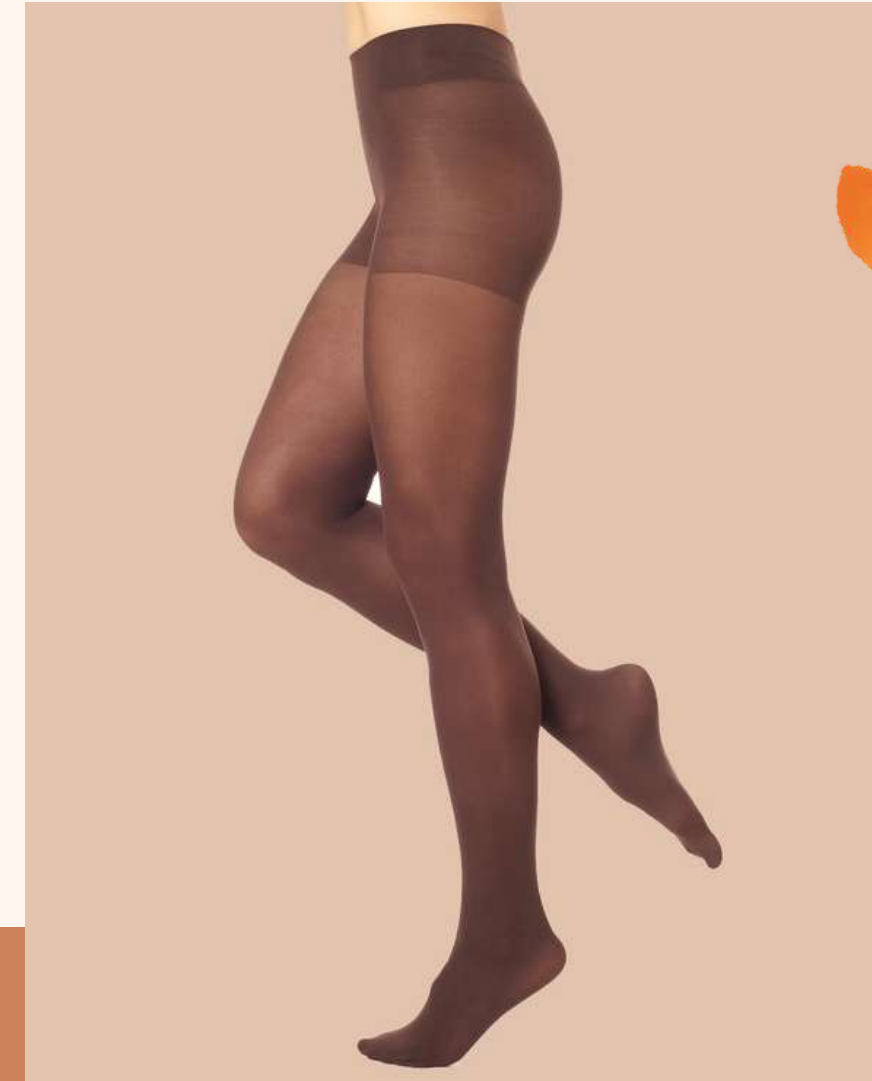

ESPRESSO
SIZE: 1,2,3,4