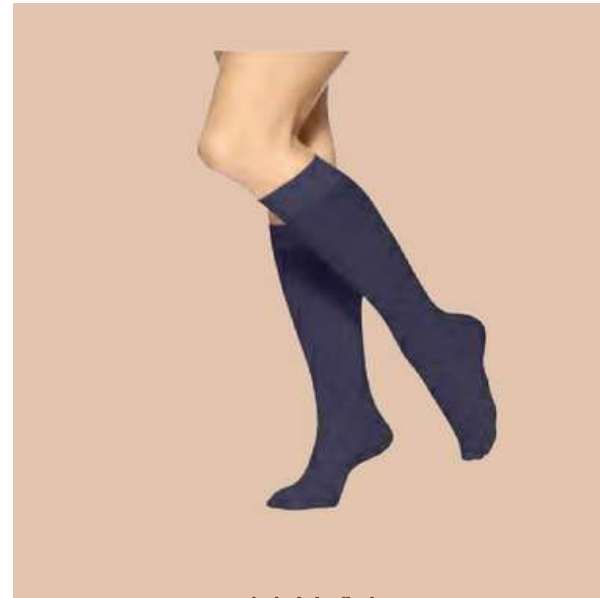

NAVY
SIZE: 1-2