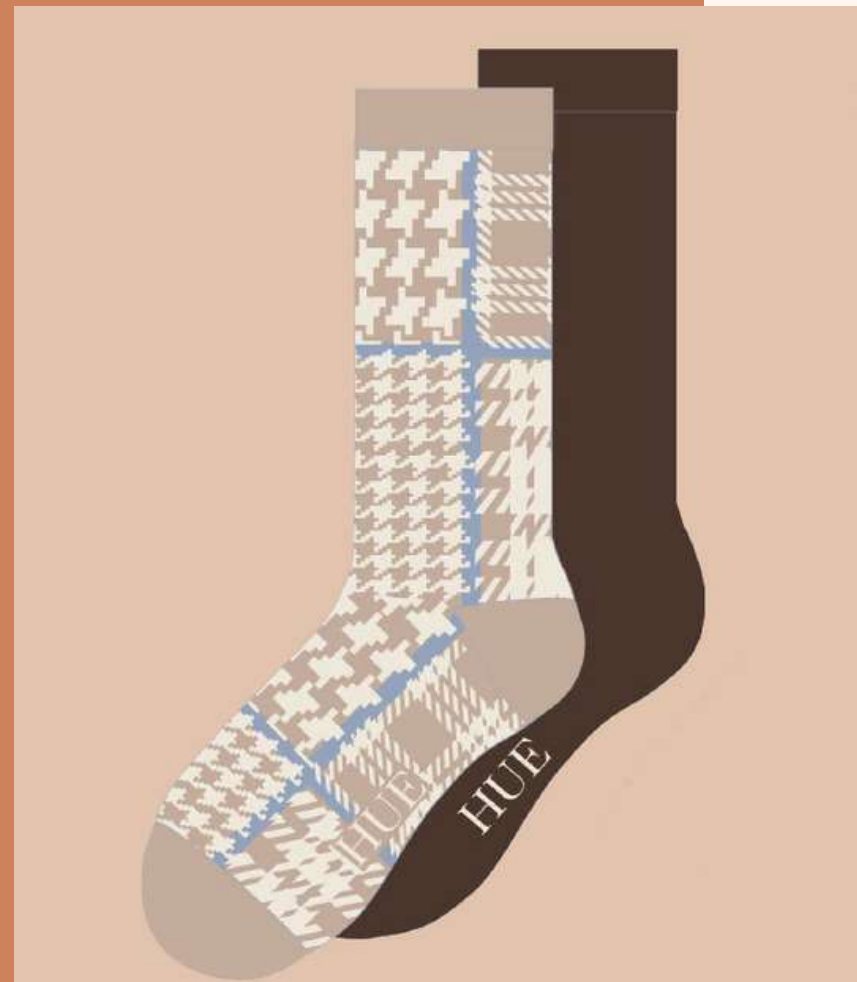

IVORY PACK

BLACK PACK

RED PACK

WHOLESALE: \$10.00
SIZE: ONE SIZE
DELIVERY: OCT 10-20

HOUNDSTOOTH BOOT SOCK 2PK

STYLE #23863

TAUPE PACK

BLACK PACK