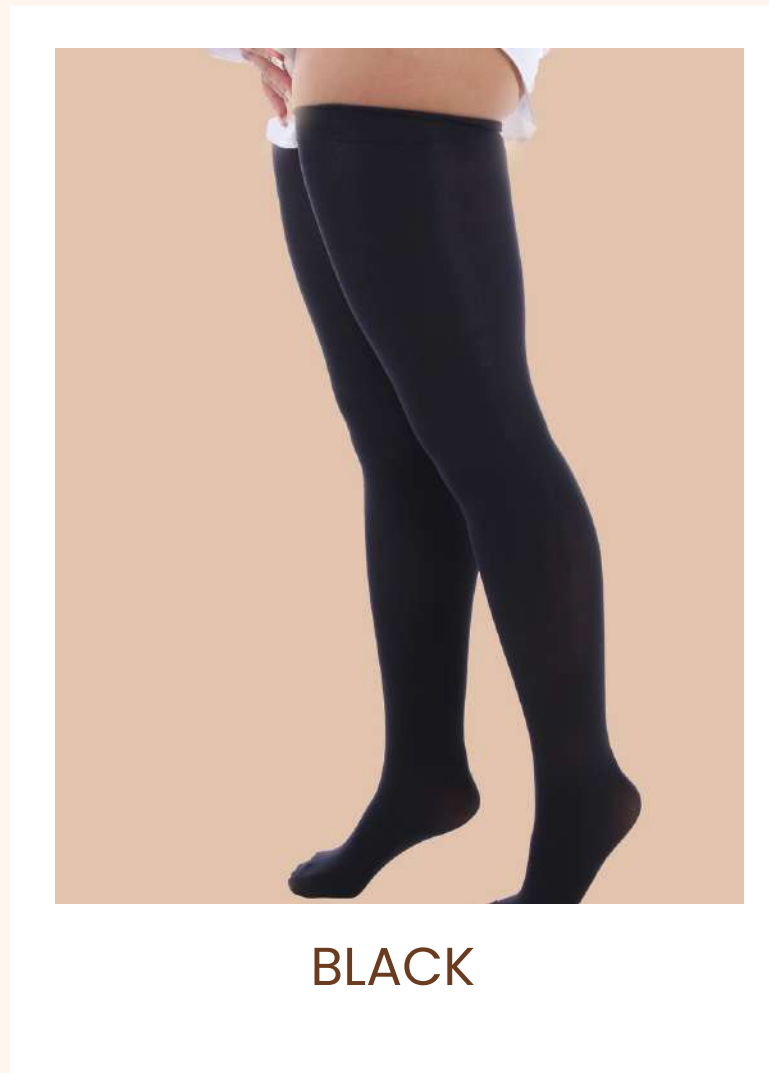

OPAQUE OTK WITH
BAND
STYLE #24302

BLACK

WHOLESALE: $9.00
SIZE: ONE SIZE
DELIVERY: SEP 10-20