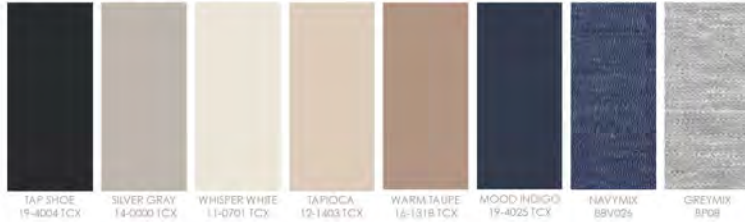

LATTELOVE

RESTFUL CANVASES - FALL/WINTER 24 COLOUR PALETTE

FASHION PALETTE

CORE PALETTE

LATTELOVE

RESTFUL CANVASES - FALL/WINTER 24

RECYCLED BRUSHED HACCI
WHOLESALE PRICE : \$49.50
MSRP : \$110.00

AUGUST START SHIP DATE