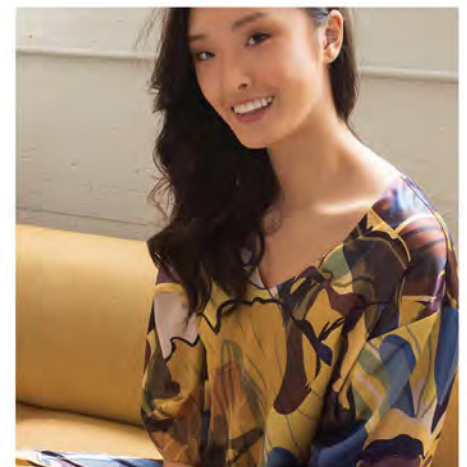

RECYCLED BRUSHED HACCI

- Designed with recycled polyester and hacci brushed knit fabric
- Recycled polyester made from recycled materials
- Production process uses post-consumer waste such as plastic bottles and spins plastic chips creating polyester fibres
- Hacci knit fabric designed for softness and fuzzy comfort
- All breathable, warming and lightweight

COTTON MODAL SPANDEX

- Modal is a type of rayon made from beech tree fibres
- Cotton and modal are natural fibres and are essential for sleepwear
- Designed with breathability properties to regulate body temperatures and prevent discomfort during sleep
- Rayon fibres typically require less water and energy when processed
- Use of both cotton and modal fibres impact the environment by improving the manufacturing process, this uses less energy, minimizes waste and creates a true commitment to natural and renewable resources

RECYCLED SATIN PROGRAM

- Recycled satin is made from post-consumer waste
- Satin uses recycled polyester or other recycled fibres to help reduce the overall carbon footprint of the fabric vs traditional satin
- Recycled satin helps divert plastic and textile waste from landfills