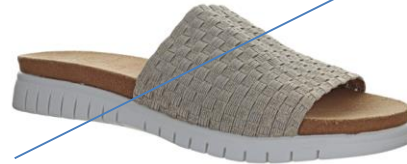

RAINBOW

HOT PINK

NEW SMOKE SHIMMER

WHEAT

LIGHT GOLD

JEANS
AVAILABLE IN SIZE RUN - D

Features and Benefits

Size Scale