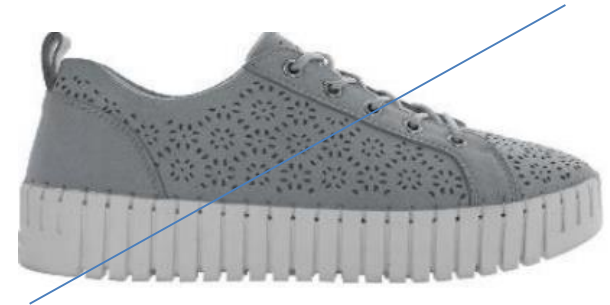

BLACK
AVAILABLE IN SIZE RUN - D

WHITE
AVAILABLE IN SIZE RUN - D

BLUE
AVAILABLE IN SIZE RUN - D

PYTHON
AVAILABLE IN SIZE RUN - D

LIGHT GREY

Features and Benefits

Size Scale

- 36-41 BOX A
 - 37-42 BOX B
 - 36-40 BOX C
 - 36-41 BOX D
 - 36-40 BOX E
 - 35-40 BOX J
-