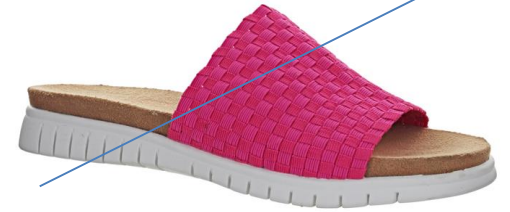

WHOLESALE $55

ST-TROPEZ

HOT PINK

Features and Benefits

Size Scale

- 36-41 BOX A
  - 37-42 BOX B
  - 36-40 BOX C
  - 36-41 BOX D
  - 36-40 BOX E
  - 35-40 BOX J
2. ---