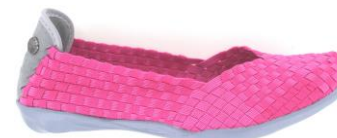

MIMOSA SHIMMER

AVAILABLE IN SIZE RUN - B, D

BLACK SILVER

AVAILABLE IN SIZE RUN - D

BLACK METALLIC

AVAILABLE IN SIZE RUN - A

STARDUST

AVAILABLE IN SIZE RUN - D

SILVER GREY

AVAILABLE IN SIZE RUN - A, D

METAL MIX

AVAILABLE IN SIZE RUN - A, B, D

WHITE SILVER METALLIC

AVAILABLE IN SIZE RUN - D

SAND SHIMMER

AVAILABLE IN SIZE RUN - B, D