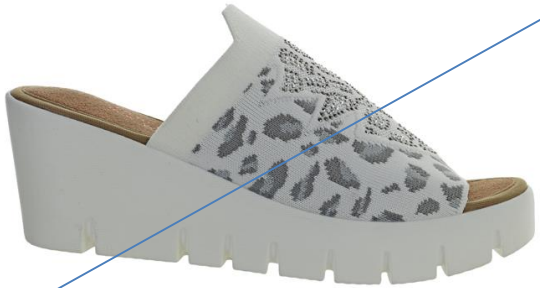

MUSTARD

COGNAC
AVAILABLE IN SIZE RUN - D

Features and Benefits

Size Scale

36-41 BOX A
37-42 BOX B
36-40 BOX C
36-41 BOX D
36-40 BOX E
35-40 BOX J

VENTI GARDENIA

WHOLESALE \$65

SNOW LEOPARD