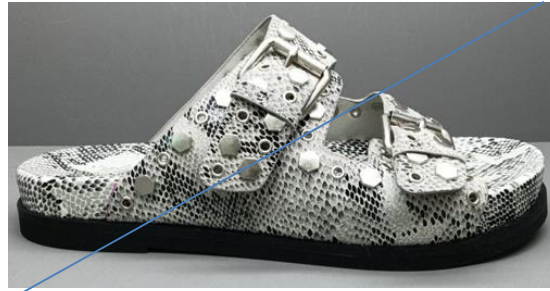

WHOLESALE $70

TW SANDRA

NUDE

PYTHON

Features and Benefits

Size Scale

- 36-41 BOX A
  - 37-42 BOX B
  - 36-40 BOX C
  - 36-41 BOX D
  - 36-40 BOX E
  - 35-40 BOX J
2. ---