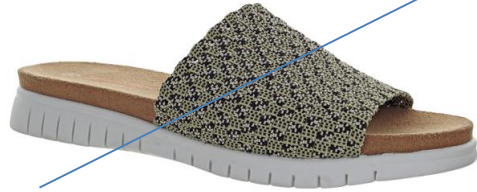

WHOLESALE $55

ST-TROPEZ

WHEAT

Features and Benefits

Size Scale

- 36-41 BOX A
  - 37-42 BOX B
  - 36-40 BOX C
  - 36-41 BOX D
  - 36-40 BOX E
  - 35-40 BOX J
2. ---