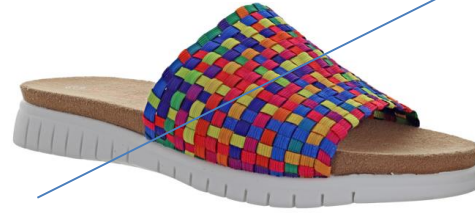

WHEAT

Features and Benefits

Size Scale

36-41 BOX A
37-42 BOX B
36-40 BOX C
36-41 BOX D
36-40 BOX E
35-40 BOX J

WHOLESALE \$55

ST-TROPEZ

BLACK
AVAILABLE IN SIZE RUN - D

WHITE SHIMMER
AVAILABLE IN SIZE RUN - D