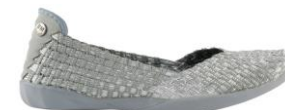

GREY SHIMMER

AVAILABLE IN SIZE RUN - D

BRONZE/PEWTER

AVAILABLE IN SIZE RUN - A, B, C, D

BRONZE BLACK VELVET

AVAILABLE IN SIZE RUN - A

WHEAT MIX

AVAILABLE IN SIZE RUN - D

MIMOSA SHIMMER

AVAILABLE IN SIZE RUN - B, D

BLACK SILVER

AVAILABLE IN SIZE RUN - D

BLACK METALLIC

AVAILABLE IN SIZE RUN - A

STARDUST

AVAILABLE IN SIZE RUN - D