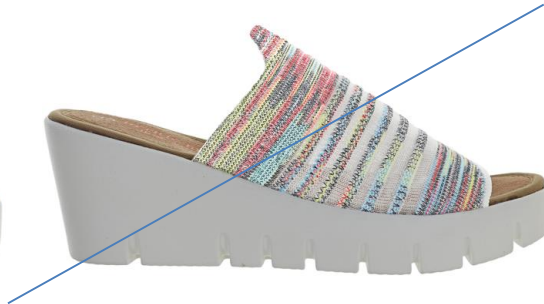

LIGHT RAINBOW