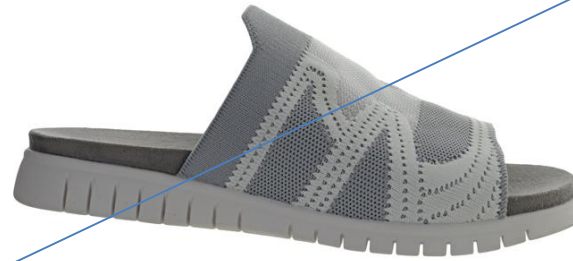

Size Scale

- 36-41 BOX A
- 37-42 BOX B
- 36-40 BOX C
- 36-41 BOX D
- 36-40 BOX E
- 35-40 BOX J

WHOLESALE \$58

CHIARA

BLUSH NUDE

GREY WHITE

LIGHT RAINBOW WHITE
AVAILABLE IN SIZE RUN - D

BLACK BLUSH
AVAILABLE IN SIZE RUN - D