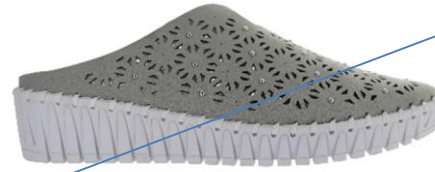

MUSHROOM

AVAILABLE IN SIZE RUN –B, D

NAVY

AVAILABLE IN SIZE RUN – A, B, D

BLACK

AVAILABLE IN SIZE RUN – B, D

LIGHT GREY

MIST